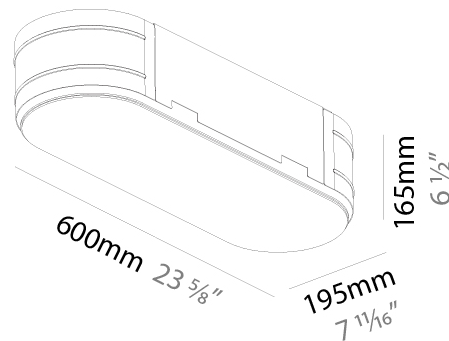

GENERAL

Series: Smoothy
Subseries: Smoothline
Brand: Prolicht
Division: Architectural
Mounting Type: Suspension
Mounting Location: Ceiling
Subcategory: Ambient

PHYSICAL

Shape: Oval
Length (mm): 930
Length (in): 36 5/8
Width (mm): 200
Width (in): 7 7/8
Height (mm): 120
Height (in): 4 3/4
Max. Overall Height (mm): 2120
Max. Overall Height (in): 82 1/2
Light Distribution: Direct
Weight (kg): 6.973
Weight (lbs): 15.34
Diffuser: PMMA - Opal or Micro-Prism
Fixture Finish: SSR / BKV / CWI / CRY / HAB / UFT / ITA / RUA / FTG / MYG / LOD / PUS / FRO / FUP / KIA / POP / BLS / SPG / MEY / GOH / GUM / CHC / COM / ABZ / JAG / OBR / MOS / ROR
Fixture Material: Extruded Aluminum / Steel
Cable Details: 2000mm / 78 3/4"

GENERAL

Series: Smoothy
 Subseries: Smoothline
 Brand: Prolicht
 Division: Architectural
 Mounting Type: Trimless
 Mounting Location: Ceiling
 Subcategory: Ambient

PHYSICAL

Shape: Oval
 Length (mm): 600
 Length (in): 23 5/8
 Width (mm): 195
 Width (in): 7 11/16
 Depth (mm): 165
 Depth (in): 6 1/2
 Ceiling Thickness (mm): 10 / 12.5 / 15 / 25 / 30
 Ceiling Thickness (in): 3/8 or 1/2 or 9/16 or 1 or 1 3/16
 Min. Recessing Depth (mm): 180
 Min. Recessing Depth (in): 7 1/16
 Light Distribution: Direct
 Weight (kg): 3.8
 Weight (lbs): 7.6
 Diffuser: PMMA - Opal
 Fixture Material: Extruded Aluminum / Steel
 Cut-out Measurements: 635mm / 25" x 230mm / 9 1/16"
 Upon Request: Unique Sizes Unique Ceiling Thickness Unique Mounting Depth Spot Inserts

OPTICAL

RATINGS AND CERTIFICATIONS

Certified By: Certified for North American Standards
 IP rating: IP20

PROJECT
TYPE
SPECIFIER
QUANTITY
DATE

635mm x 230mm
25" x 9 1/16"

10 | 12 1/2 | 15 | 25 | 30mm
3/8" | 1/2" | 9/16" | 1" | 3/16"